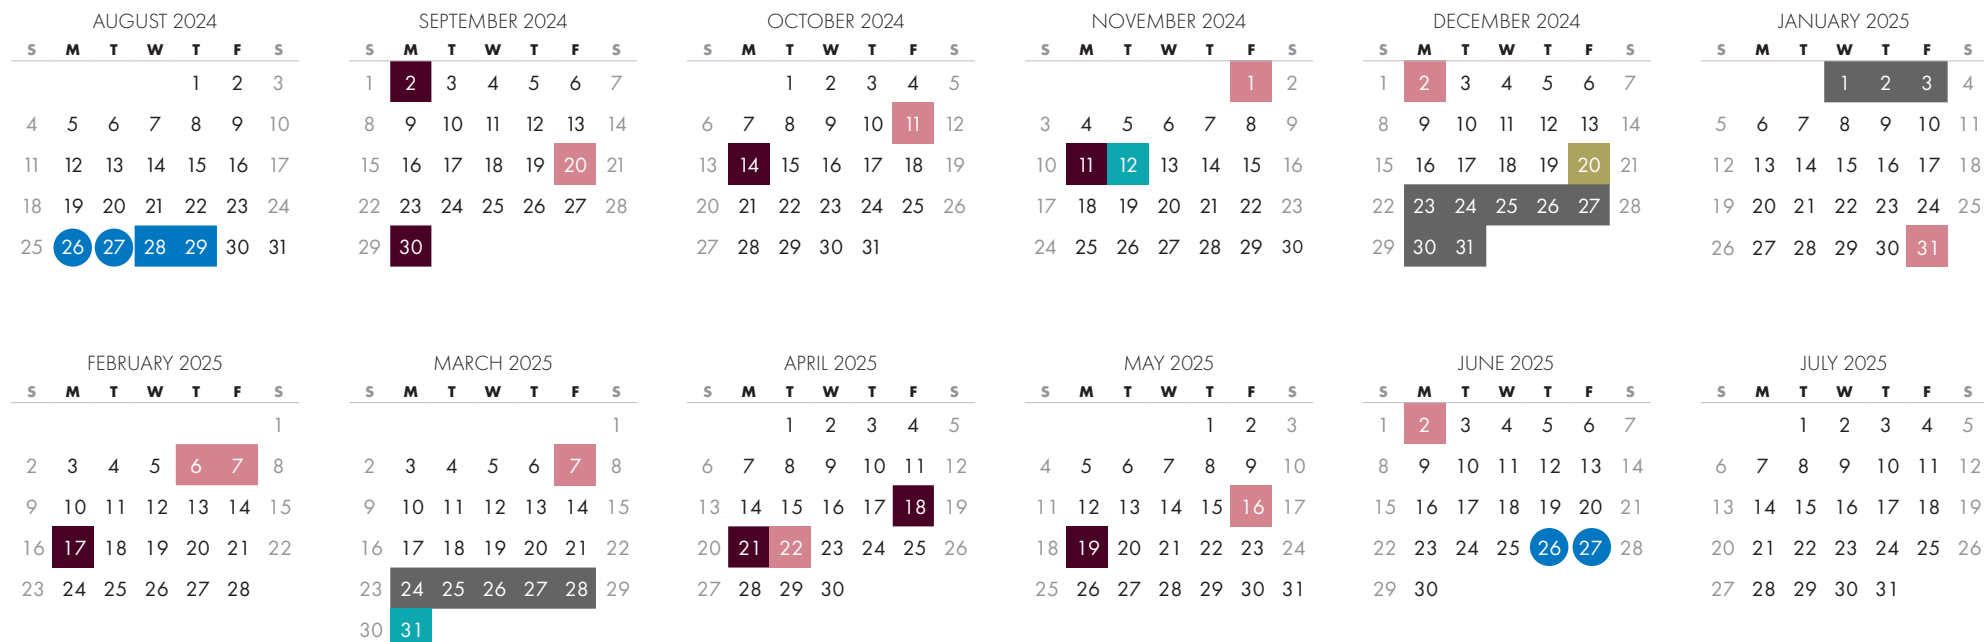

Grade 1-9 Division Calendar

2024-2025

Holiday – No School

Staggered Entry

Staff Meeting/PD Day - No Students

Early Dismissal

In Lieu of Parent Teacher Interviews – No School

Winter/Spring Break

Staff Key Dates

KEY DATES

- August 30 First Day of Regular Classes
- December 20 Early Dismissal
- January 6 Classes Resume After Winter Break
- February 3 Semester 2 Begins
- April 1 Classes Resume After Spring Break
- June 25 Last Day of Classes

STAFF KEY DATES

- August 26 & 27 Operational Days for Staff
- June 26 & 27 Operational Days for Staff

NO SCHOOL

- September 2 Labour Day
- September 20 Staff Meeting & PD Day
- September 30 National Day for Truth and Reconciliation
- October 11 Staff Meeting & PD Day
- October 14 Thanksgiving Day
- November 1 Staff Meeting & PD Day
- November 11 Remembrance Day
- November 12 Schools Closed
- December 2 Staff Meeting & PD Day
- December 23-January 3 Winter Break
- January 31 Staff Meeting & PD Day
- February 6 & 7 Teachers' Convention
- February 17 Family Day
- March 7 Staff Meeting & PD Day
- March 24-28 Spring Break
- March 31 Schools Closed
- April 18 Good Friday
- April 21 Easter Monday
- April 22 Staff Meeting & PD Day
- May 16 Staff Meeting & PD Day
- May 19 Victoria Day
- June 2 Staff Meeting & PD Day